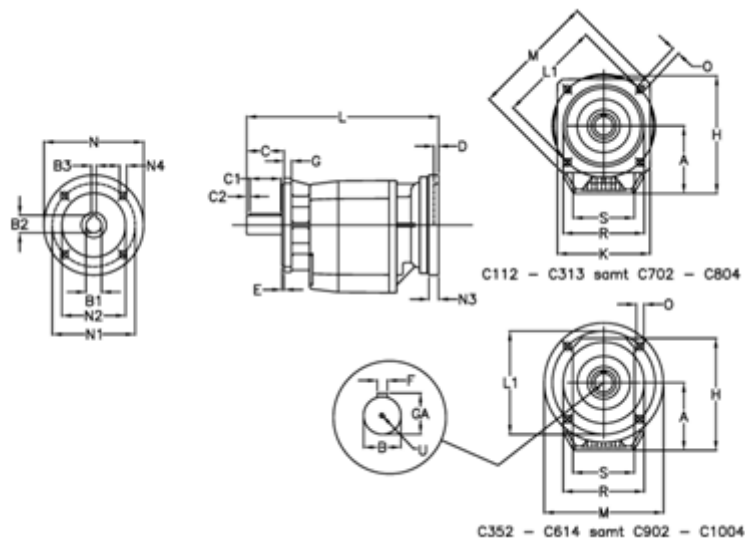

Article number: 40600800962465
 Description: Helical gearbox
 C802F-9,6-P200B5

Measures

A = 247.0	D = 7.0	L1 = 350	R = 320
B = 80	E = 5	M = 400	S = 300
B1 = 55	F = 22	N = 400	U = M20x42
B2 = 59.3	G = 20	N1 = 350	
B3 = 16	GA = 85.0	N2 = 300	
C = 140	H = 422.0	N3 = 0	
C1 = 110	K = 350	N4 = M16x25	
C2 = 15	L = 660.0	O = 18.0	